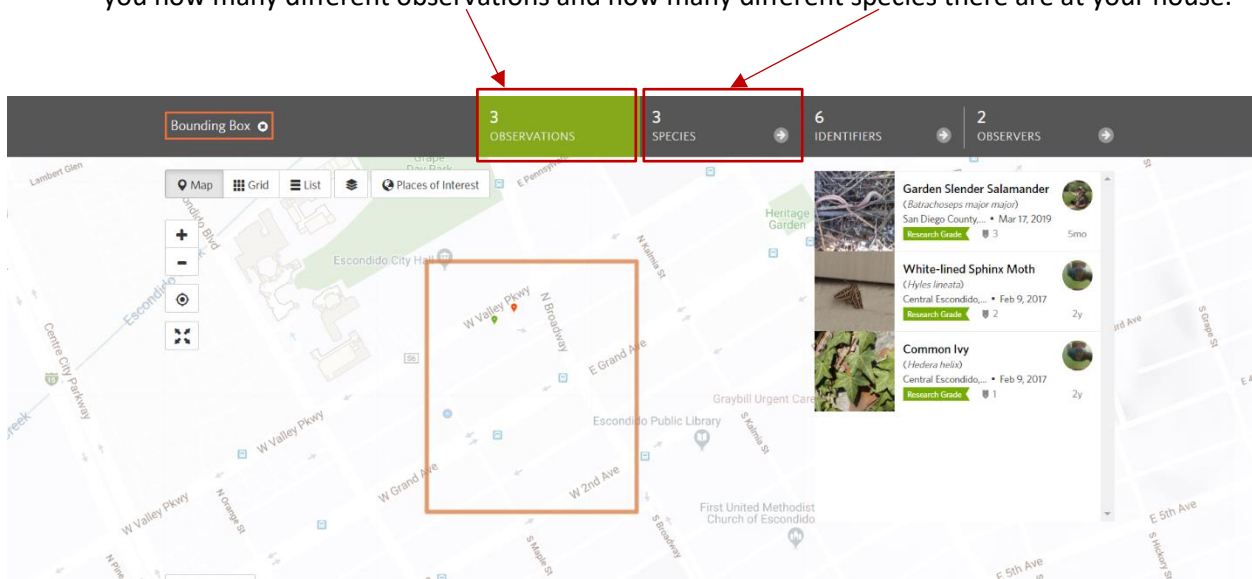

- OR -

I think there are more plants and animals at the Elfin Forest

2. Go to inaturalist.org/observations. Ask your parents for your home address. Find the location search box and type your home address into this box.

3. You will see a map of your house with a box around it, similar to the photo below. It will also tell you how many different observations and how many different species there are at your house.

4. **How many different observations are there at your house?** _____

How many different species are there at your house? _____

5. Now type the address of the Elfin Forest into the location box: *8833 Harmony Grove Road, Escondido, CA 92029*

6. **How many different observations are there at the Elfin Forest?** _____