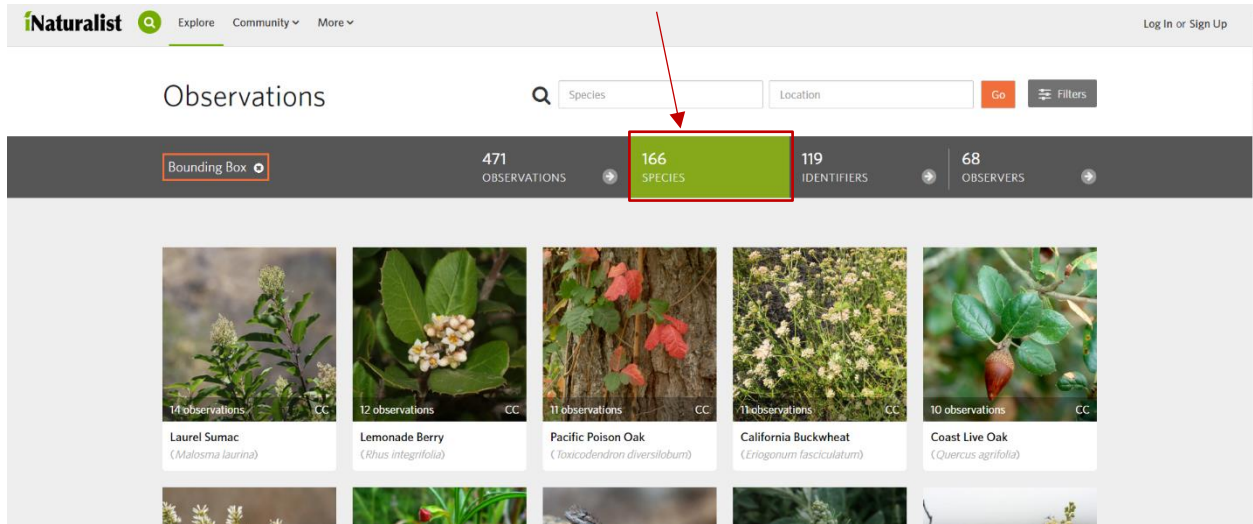

Yes

No

Below are photos of two different parts of the Escondido Creek. Picture A was taken in downtown Escondido and picture B was taken at the Elfin Forest.

8. Circle the picture of the place that you would want to live if you were an animal.

Why did you choose that picture? _____

There are more plants and animals in clean places than in polluted places. That's because some plants and animals can't live in polluted areas. Natural areas also have more plants and animals than human-made areas because they have more food and shelter.

9. **Based on the number of plants and animals you found, where do you think plants and animals can find more food and shelter?** (check one)

Elfin Forest

My house

Why do you think this? _____

10. Click the “species” box at the top of the page and take a look at some of the plants and animals that live in the Elfin Forest.

11. Choose one plant or animal that you think is interesting and click on the photo. Then click on the “about” tab to learn more information about your plant or animal.

What is the name of your plant or animal? _____